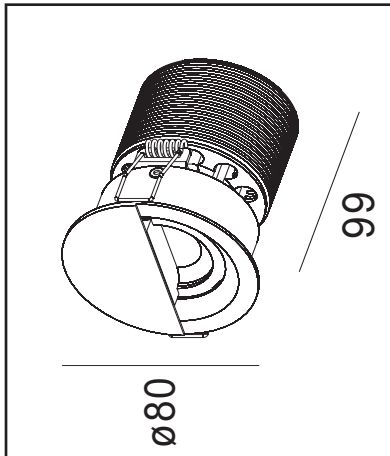

SNOOT WALL WASHER

AL-DLWW-1827

Luminous Flux (lm):	1400
Colour Temperature/s (K):	2700
Power Consumption (W):	18
Voltage (V):	240
Current (I):	500mA
Beam Angle (°):	50 °
Colour/Finish:	Textured Matt White
Applications:	Wall washing, artwork, indirect ambient lighting.
Features:	Low glare, minimal form factor. Includes remote dimmable TRIAC driver, aluminium die-cast construction.
Lamp Type:	Citizen COB
Lifespan (hrs):	35,000
Fixture Size:	80mmØ Fascia x 99mm Deep
CRI:	90
IP Rating:	20
Mounting:	Recessed with 70mm Cut Out