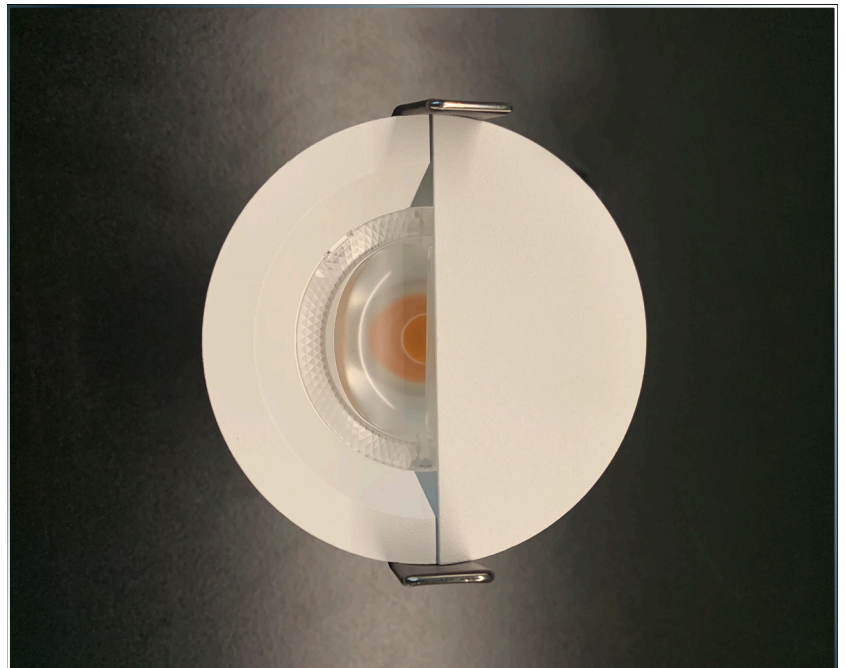

SNOOT WALL WASHER

AL-DLWW-1827

Luminous Flux (lm):	1400
Colour Temperature/s (K):	2700
Power Consumption (W):	18
Voltage (V):	240
Current (I):	500mA
Beam Angle (°):	50 °
Colour/Finish:	Textured Matt White
Applications:	Wall washing, artwork, indirect ambient lighting.
Features:	Low glare, minimal form factor. Includes remote dimmable TRIAC driver, aluminium die-cast construction.
Lamp Type:	Citizen COB
Lifespan (hrs):	35,000
Fixture Size:	80mmØ Fascia x 99mm Deep
CRI:	90
IP Rating:	20
Mounting:	Recessed with 70mm Cut Out