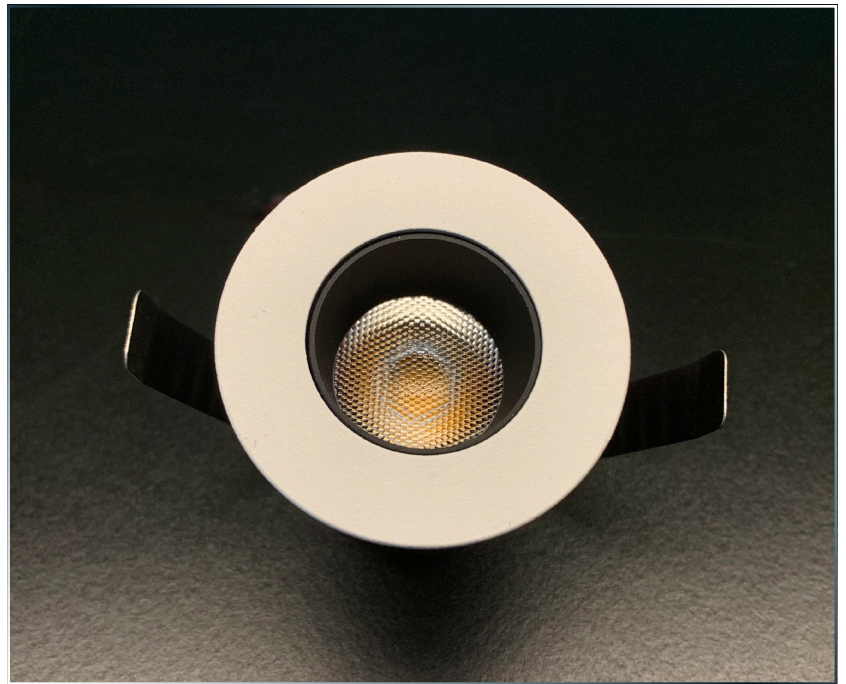

SNOOT MICRO 3

AL-DLS-0327

Luminous Flux (lm):	340
Colour Temperature/s (K):	2700
Power Consumption (W):	3
Voltage (V):	240
Current (I):	350
Beam Angle (°):	38 °
Colour/Finish:	Matt White with black baffel
Applications:	Accent Lighting
Features:	Low glare, small form factor (Driver ordered separately)
Lamp Type:	COB
Lifespan (hrs):	35,000
Fixture Size:	45mm Fascia Ø x 48mm Deep
CRI:	90
IP Rating:	20
Mounting:	Recessed with 39mm Cut Out