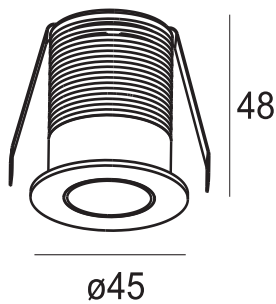

SNOOT MICRO 3

AL-DLS-0327

Luminous Flux (lm):	340
Colour Temperature/s (K):	2700
Power Consumption (W):	3
Voltage (V):	240
Current (I):	350
Beam Angle (°):	38 °
Colour/Finish:	Matt White with black baffel
Applications:	Accent Lighting
Features:	Low glare, small form factor (Driver ordered separately)
Lamp Type:	COB
Lifespan (hrs):	35,000
Fixture Size:	45mm Fascia Ø x 48mm Deep
CRI:	90
IP Rating:	20
Mounting:	Recessed with 39mm Cut Out