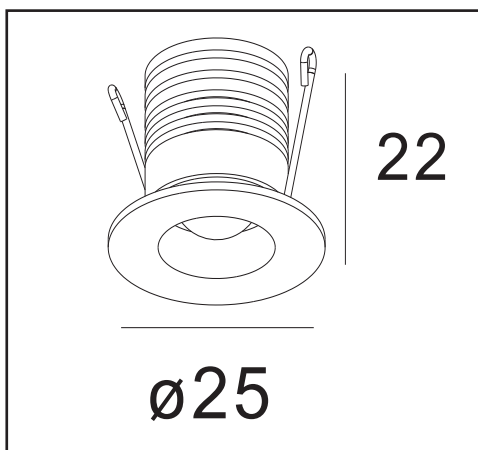

# SNOOT DOT

## AL-DOT-0227

Luminous Flux (lm):	180
Colour Temperature/s (K):	2700
Power Consumption (W):	2
Voltage (V):	240
Current (I):	700mA
Beam Angle (°):	16 °
Colour/Finish:	Textured Matt White
Applications:	Accent lighting, orientation lighting, joinery, wall texturing, features, niche areas.
Features:	Low glare, small form factor  (Driver ordered separately)
Lamp Type:	Philips COB
Lifespan (hrs):	35,000
Fixture Size:	25mmØ Fascia x 22mm Deep
CRI:	90
IP Rating:	44
Mounting:	Recessed with 18mm Cut Out