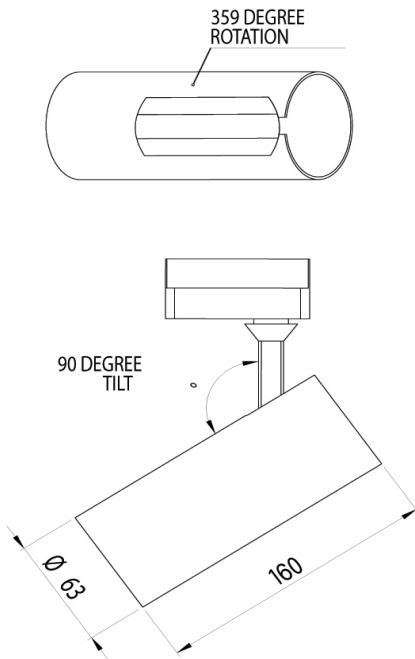

# TRACK LIGHT

	BLACK	WHITE
STANDARD DIM	LE-TL-1527-B	LE-TL-1527-W
WARM TO DIM	LE-TLWD-12-B	LE-TLWD-12-W

<b>Luminous Flux (lm):</b>	1374 / 890 (Warm to Dim)
<b>Colour Temperature/s (K):</b>	2700 / 3000 down to 1800
<b>Power Consumption (W):</b>	15 / 12
<b>Voltage (V):</b>	240
<b>Current (I):</b>	400mA DC
<b>Beam Angle (°):</b>	15° or 38°
<b>Colour/Finish:</b>	Black or White
<b>Applications:</b>	Residential lighting, Multi Residential, Retail, Commercial
<b>Features:</b>	Integral dimmable driver, Low glare snoot, Minimal aesthetic. Rotation 350°, 110° tilt, also available in 'warm to dim'.
<b>Lamp Type:</b>	Bridgelux LED
<b>Lifespan (hrs):</b>	35,000
<b>Fixture Size:</b>	Ø 63 x 160mm
<b>CRI:</b>	90
<b>IP Rating:</b>	20
<b>Mounting:</b>	3 Circuit Track