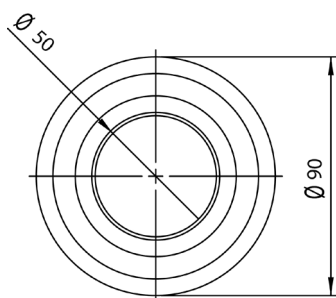

# SNOOT IN A CAN 2

Luminous Flux (lm):	800 / 820
Colour Temperature/s (K):	2700 / 3000
Power Consumption (W):	9.3
Voltage (V):	240
Current (I):	500mA
Beam Angle (°):	35
Colour/Finish:	Matt White

**Applications:** Accent lighting, Replaces recessed downlight when depth behind ceiling is limited