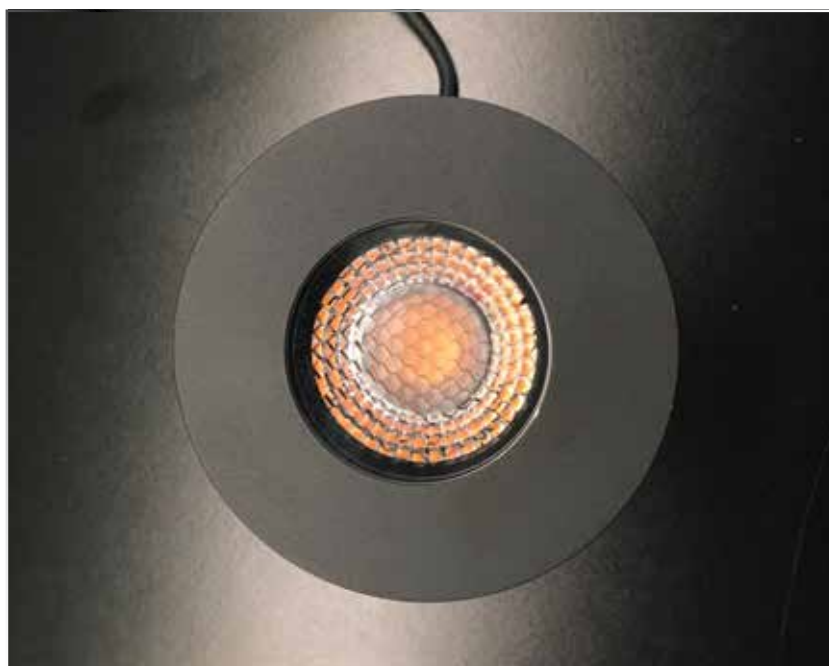

INGROUND UPLIGHT

AL-IGU-1327

INSTALLATION NOTE:
MUST BE WIRED IN SERIES

Phone +61 2 9098 8999
Email info@thelightingguild.org
Visit www.thelightingguild.org
PO Box 6209 West Gosford NSW 2250 Australia

Luminous Flux (lm):	847
Colour Temperature/s (K):	2700
Power Consumption (W):	13
Voltage (V):	24
Current (I):	350mA
Beam Angle (°):	36
Colour/Finish:	Black Anodised
Applications:	Accent lighting, orientation lighting, wall washing
Features:	Shallow depth, integral low glare honeycomb, integrated constant voltage converter, includes mounting canister (Ø75 x 120mm). Driver sold separately.
Lamp Type:	Citizen LED COB
Lifespan (hrs):	35,000
Fixture Size:	Ø 92 x 80mm High
CRI:	90
IP Rating:	67
Mounting:	Recessed with 69mm cutout