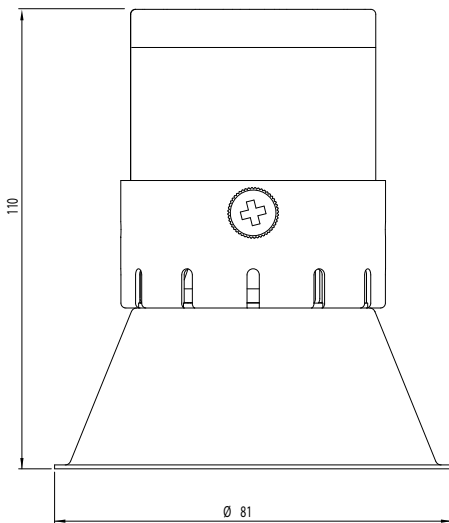

SNOOT 3

IP RATING		2700
STANDARD (44)		EL-DLS-0827
EXTERIOR (54)		EL-DLSE-0827

Luminous Flux (lm):	450
Colour Temperature/s (K):	2700 to 1800
Power Consumption (W):	8
Voltage (V):	240
DC Drive Current (I):	n/a
Beam Angle (°):	38°
Colour/Finish:	Matt White
Applications:	Accent lighting
Features:	Integral phase dimmable and 0-10V driver c/w flex and plug, 'Sunset Dimming', Low Glare, Powder coated metal trim, automated thermal protection. Exterior models include a hot dipped trim for added corrosion resistance
Lamp Type:	Authentic Citizen COB LED
Lifespan (hrs):	35,000
Fixture Size:	Ø 81 x 110mm high
CRI:	<85
IP Rating:	Standard (44) / Exterior (54)
Mounting:	Recessed with Ø 76mm Cut Out