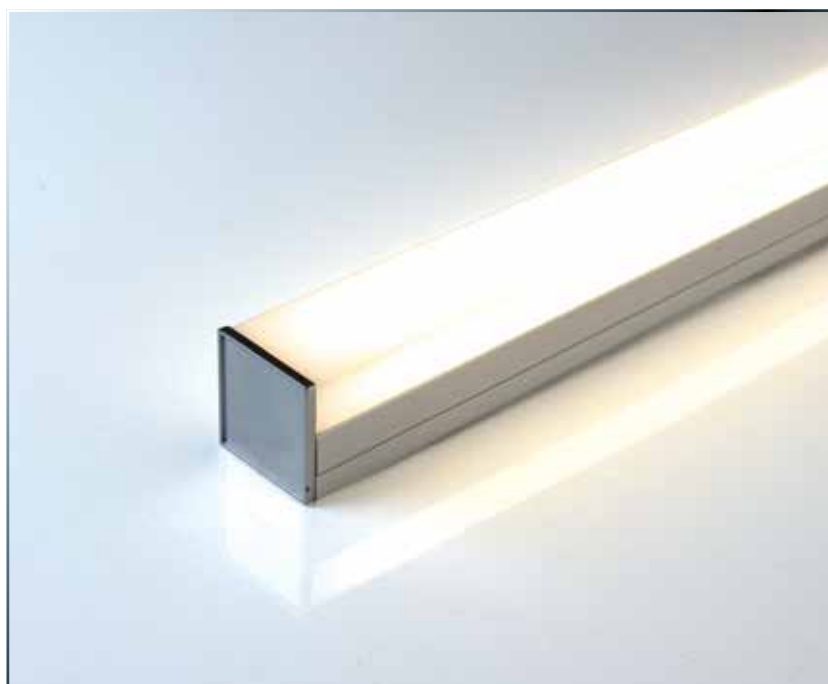

# HIDDEN SQUARE 19

COLOUR TEMP. (K)	2700	3000
5W RIBBON	LS-HS19-0527	LS-HS19-0530
10W RIBBON	LS-HS19-1027	LS-HS19-1030
19W RIBBON	LS-HS19-1927	LS-HS19-1930

<b>Luminous Flux (lm):</b>	360 / 720 / 1440 lms p/mtr
<b>Colour Temperature/s (K):</b>	2700 / 3000
<b>Power Consumption (W):</b>	5 / 10 / 19
<b>Voltage (V):</b>	12 / 12 / 24
<b>Current (I):</b>	N/A
<b>Beam Angle (°):</b>	200
<b>Colour/Finish:</b>	Clear anodised aluminium with opal diffuser
<b>Applications:</b>	Vanities, joinery, task lighting
<b>Features:</b>	Soft general lighting, low glare diffuser, small profile with high output, minimal aesthetic. Drivers ordered separately and available in 01-10V dimmable or non-dimmable.
<b>Lamp Type:</b>	3528 LED Ribbon
<b>Lifespan (hrs):</b>	35,000
<b>Fixture Size:</b>	19.5 x 19.8mm High
<b>CRI:</b>	> 90
<b>IP Rating:</b>	20 (IP65 available on request)
<b>Mounting:</b>	Suspended + surface mount with screw fixing