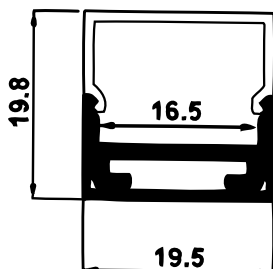

# HIDDEN SQUARE 19

COLOUR TEMP. (K)	2700	3000
5W RIBBON	LS-HS19-0527	LS-HS19-0530
10W RIBBON	LS-HS19-1027	LS-HS19-1030
19W RIBBON	LS-HS19-1927	LS-HS19-1930

<b>Luminous Flux (lm):</b>	360 / 720 / 1440 lms p/mtr
<b>Colour Temperature/s (K):</b>	2700 / 3000
<b>Power Consumption (W):</b>	5 / 10 / 19
<b>Voltage (V):</b>	12 / 12 / 24
<b>Current (I):</b>	N/A
<b>Beam Angle (°):</b>	200
<b>Colour/Finish:</b>	Clear anodised aluminium with opal diffuser
<b>Applications:</b>	Vanities, joinery, task lighting
<b>Features:</b>	Soft general lighting, low glare diffuser, small profile with high output, minimal aesthetic. Drivers ordered separately and available in 01-10V dimmable or non-dimmable.
<b>Lamp Type:</b>	3528 LED Ribbon
<b>Lifespan (hrs):</b>	35,000
<b>Fixture Size:</b>	19.5 x 19.8mm High
<b>CRI:</b>	> 90
<b>IP Rating:</b>	20 (IP65 available on request)
<b>Mounting:</b>	Suspended + surface mount with screw fixing