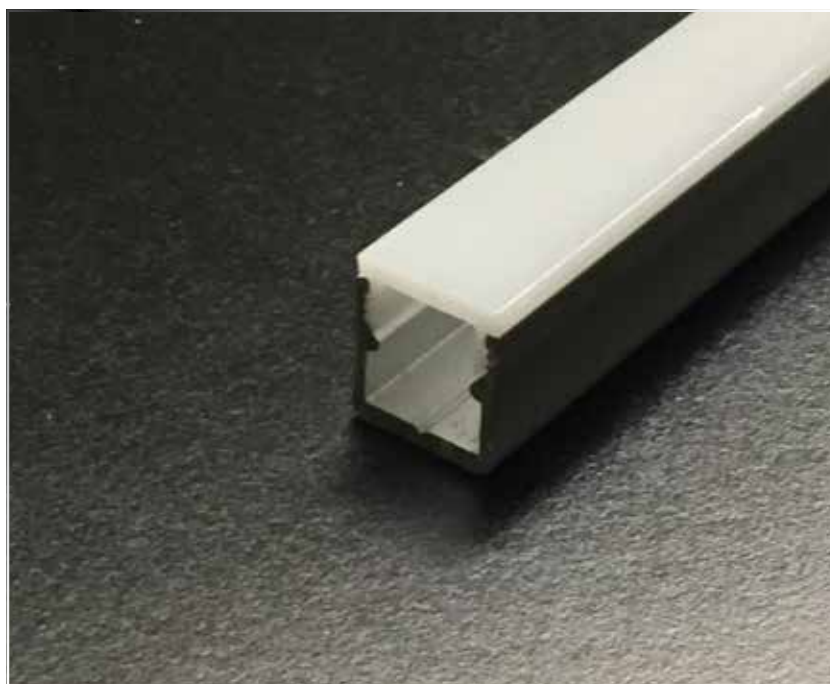

HIDDEN TRIMLESS

COLOUR TEMP. (K)	2700	3000
5W RIBBON	LX-HD-0527	LX-HD-0530
10W RIBBON	LX-HD-1027	LX-HD-1030
19W RIBBON	LX-HD-1927	LX-HD-1930

Luminous Flux (lm):	360 / 720 / 1440 lm p/mtr
Colour Temperature/s (K):	2700 / 3000
Power Consumption (W):	5 / 10 / 19
Voltage (V):	12 / 12 / 24
Current (I):	N/A
Beam Angle (°):	170
Colour/Finish:	Silver anodised with satin ice diffuser
Applications:	Joinery, vanities, under bench lighting
Features:	Flush and trimless linear led profile, extremely low maintenance, energy efficient. Drivers ordered separately and available in 01-10V dimmable or non-dimmable.
Lamp Type:	LED Ribbon
Lifespan (hrs):	35,000+
Fixture Size:	14 x 16.3mm Deep
CRI:	< 90
IP Rating:	44 (IP65 available on request)
Mounting:	Surface + recessed 3M VHB double sided tape + screw fix