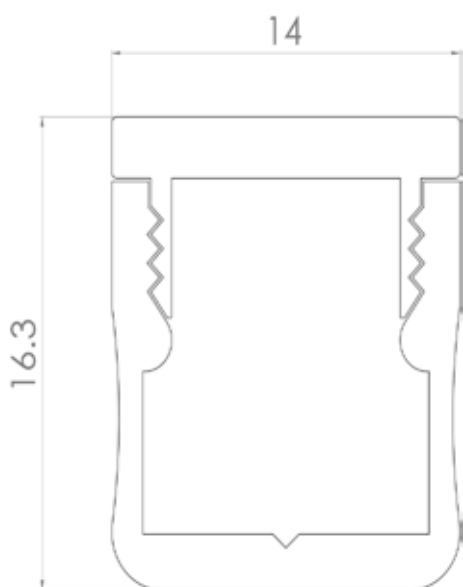

HIDDEN TRIMLESS

COLOUR TEMP. (K)	2700	3000
5W RIBBON	LX-HD-0527	LX-HD-0530
10W RIBBON	LX-HD-1027	LX-HD-1030
19W RIBBON	LX-HD-1927	LX-HD-1930

Luminous Flux (lm):	360 / 720 / 1440 lm p/mtr
Colour Temperature/s (K):	2700 / 3000
Power Consumption (W):	5 / 10 / 19
Voltage (V):	12 / 12 / 24
Current (I):	N/A
Beam Angle (°):	170
Colour/Finish:	Silver anodised with satin ice diffuser
Applications:	Joinery, vanities, under bench lighting
Features:	Flush and trimless linear led profile, extremely low maintenance, energy efficient. Drivers ordered separately and available in 01-10V dimmable or non-dimmable.
Lamp Type:	LED Ribbon
Lifespan (hrs):	35,000+
Fixture Size:	14 x 16.3mm Deep
CRI:	< 90
IP Rating:	44 (IP65 available on request)
Mounting:	Surface + recessed 3M VHB double sided tape + screw fix