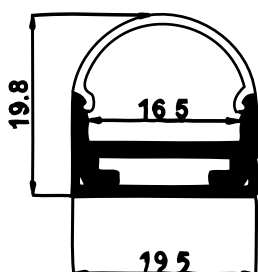

HIDDEN ROUND 19

COLOUR TEMP. (K)	2700	3000
5W RIBBON	LS-HR19-0527	LS-HR19-0530
10W RIBBON	LS-HR19-1027	LS-HR19-1030
19W RIBBON	LS-HR19-1927	LS-HR19-1930

Luminous Flux (lm):	360 / 720 / 1440 lms p/mtr
Colour Temperature/s (K):	2700 / 3000
Power Consumption (W):	5 / 10 / 19
Voltage (V):	12 / 12 / 24
Current (I):	n/a
Beam Angle (°):	200
Colour/Finish:	Clear anodised aluminium with opal diffuser
Applications:	Vanities, joinery, task lighting, pelmets and coves.
Features:	Soft general lighting, low glare diffuser, small profile with high output, minimal aesthetic. Drivers ordered separately and available in 01-10V dimmable or non-dimmable.
Lamp Type:	3528 LED Ribbon
Lifespan (hrs):	35,000
Fixture Size:	19.5 x 19.8mm High
CRI:	> 90
IP Rating:	20 (IP65 available on request)
Mounting:	Suspended + surface mount with screw fixing