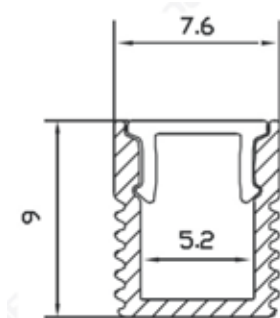

HIDDEN MINI

COLOUR TEMP. (K)	2700	3000
15W RIBBON	LE-HM-1527	LE-HM-1530

Luminous Flux (lm):	1125 / 1200 lms p/mtr
Colour Temperature/s (K):	2700 / 3000
Power Consumption (W):	15
Voltage (V):	24
Current (I):	N/A
Beam Angle (°):	140
Colour/Finish:	Silver Anodised
Applications:	Joinery Lighting, Display Lighting
Features:	Small Form Factor, Even Diffusion. Drivers ordered separately and available in 01-10V dimmable or non-dimmable.
Lamp Type:	3014 LED Ribbon
Lifespan (hrs):	35,000
Fixture Size:	7.6 x 9mm Deep
CRI:	< 90
IP Rating:	43
Mounting:	Recessed & Surface