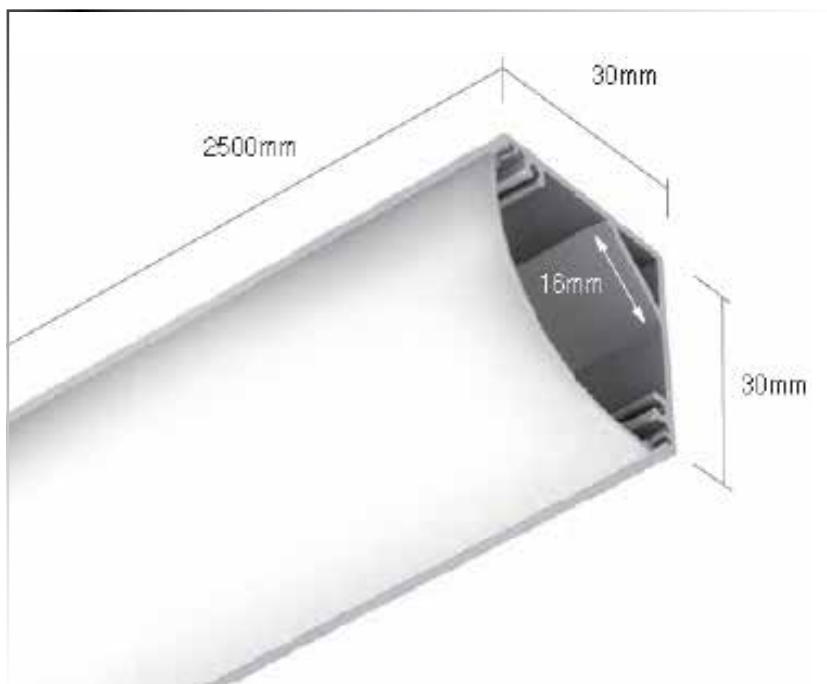

# HIDDEN CORNER 30

<b>Luminous Flux (lm):</b>	1900 / 2100 lm p/mtr
<b>Colour Temperature/s (K):</b>	2700 / 3000K
<b>Power Consumption (W):</b>	28w p/mtr
<b>Voltage (V):</b>	24
<b>Current (I):</b>	n/a
<b>Beam Angle (°):</b>	170
<b>Colour/Finish:</b>	Silver anodised with opal matt diffuser
<b>Applications:</b>	Pelmets, coves, wall washing
<b>Features:</b>	Discreet minimal linear LED, extremely low maintenance, energy efficient. Drivers ordered separately and available in 01-10V dimmable or non-dimmable.
<b>Lamp Type:</b>	2835 SMD LED
<b>Lifespan (hrs):</b>	35000
<b>Fixture Size:</b>	30 x 30 mm
<b>CRI:</b>	< 92
<b>IP Rating:</b>	IP44 (IP65 available on request)
<b>Mounting:</b>	Surface mounting clips + 3M VHB double sided tape