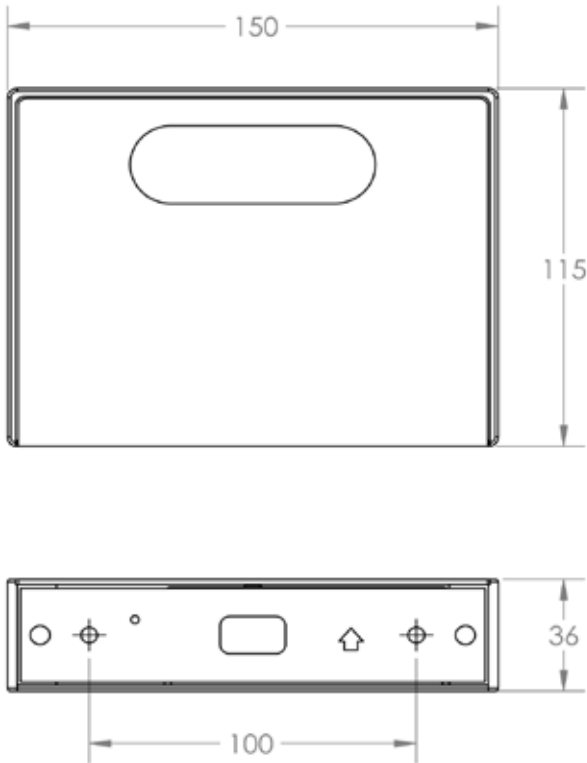

MATCHBOX MINI

LG-MBM-2027/2030

Luminous Flux (lm):	2569 / 2686
Colour Temperature/s (K):	2700 / 3000
Power Consumption (W):	26
Voltage (V):	240 VAC
DC Drive Current (I):	700mA
Beam Angle (°):	Diffused
Colour/Finish:	Textured Matt White (other finishes available)
Applications:	Indirect lighting, general lighting for bedrooms and living areas.
Features:	Integral phase dimmable ACTEC driver, authentic halogen colour temperature, High CRI.
Lamp Type:	Citizen COB LED
Lifespan (hrs):	35,000
Fixture Size:	150 x 115 x 36mm
CRI:	Ra >90
IP Rating:	43
Mounting:	Surface (Refer to mounting bracket detail)