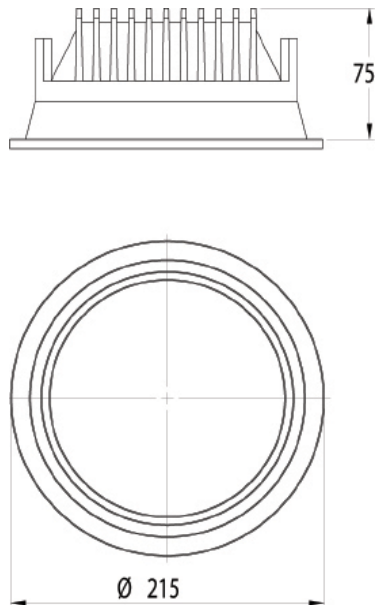

20W RECESSED DIFFUSED DOWNLIGHT

LZ-DDL-2030

Luminous Flux (lm):	1700
Colour Temperature/s (K):	3000
Power Consumption (W):	20
Voltage (V):	240
Current (I):	N/A
Beam Angle (°):	Diffused
Colour/Finish:	Matt white powdercoat
Applications:	Hotels, offices, residential, bathrooms, laundries
Features:	Glare control, Diecast aluminium body, Non dimmable remote Philips driver
Lamp Type:	Samsung SMD
Lifespan (hrs):	L70 @ 30,000
Fixture Size:	Ø 215mm x 75mm Deep
CRI:	85
IP Rating:	44
Mounting:	Recessed with Ø 200mm Cut Out