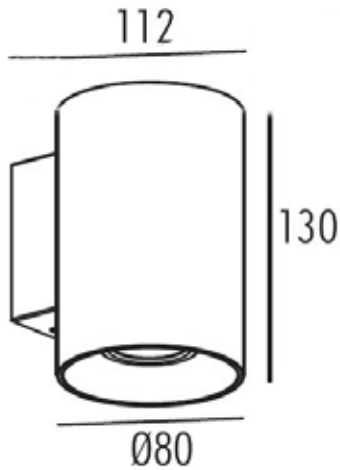

FLAMINIA SINGLE WALL LIGHT - OUTDOOR

HL-FL-0630

Luminous Flux (lm):	340
Colour Temperature/s (K):	3000
Power Consumption (W):	6
Voltage (V):	240
Current (I):	N/A
Beam Angle (°):	36°
Colour/Finish:	Textured Matt White, Silver or Black Powder Coat
Applications:	Accent lighting, Entries, Foyers, Balconies
Features:	Lowglar, Corrosion resistant, Non-Dimmable
Lamp Type:	CREE COB Chip on board
Lifespan (hrs):	50,000
Fixture Size:	Ø 80 x 130 x 112mm Deep
CRI:	82
IP Rating:	54
Mounting:	Surface