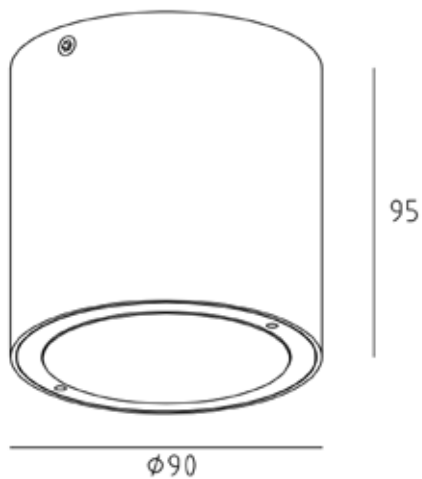

EXTERIOR SURFACE CAN

HL-CC-0730

Luminous Flux (lm):	475
Colour Temperature/s (K):	3000
Power Consumption (W):	7
Voltage (V):	240
Current (I):	n/a
Beam Angle (°):	70°
Colour/Finish:	Matt White or Matt Black
Applications:	Aged care, hospitality, residential
Features:	Die-cast aluminium body with powder coat pre-treatment suitable for outdoor use. Low wattage, Minimal aesthetic, Non-Dimmable
Lamp Type:	CREE COB
Lifespan (hrs):	35,000
Fixture Size:	Ø 90 x 95mm High
CRI:	>80
IP Rating:	54
Mounting:	Surface