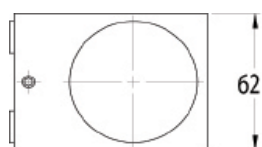

APPIA 2 - EXTERIOR LED WALL LIGHT

HL-AP2-10

Luminous Flux (lm):	350
Colour Temperature/s (K):	3000
Power Consumption (W):	10
Voltage (V):	240
Current (I):	N/A
Beam Angle (°):	70°
Colour/Finish:	Matt White / Black / Silver
Applications:	Accent Lighting, Entries, Foyers, Balconies
Features:	Low glare, Die Cast, Corrosion Resistant Pretreatment, Bridgelux LED, Very Low Maintenance, Non-Dimmable
Lamp Type:	Bridgelux COB LED
Lifespan (hrs):	35,000
Fixture Size:	145 x 62 x 82mm Deep
CRI:	82
IP Rating:	65
Mounting:	Surface