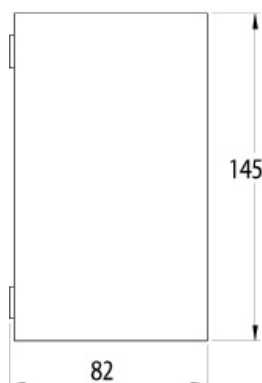

APPIA 2 - EXTERIOR LED WALL LIGHT

HL-AP2-10

Luminous Flux (lm):	350
Colour Temperature/s (K):	3000
Power Consumption (W):	10
Voltage (V):	240
Current (I):	N/A
Beam Angle (°):	70°
Colour/Finish:	Matt White / Black / Silver
Applications:	Accent Lighting, Entries, Foyers, Balconies
Features:	Low glare, Die Cast, Corrosion Resistant Pretreatment, Bridgelux LED, Very Low Maintenance, Non-Dimmable
Lamp Type:	Bridgelux COB LED
Lifespan (hrs):	35,000
Fixture Size:	145 x 62 x 82mm Deep
CRI:	82
IP Rating:	65
Mounting:	Surface