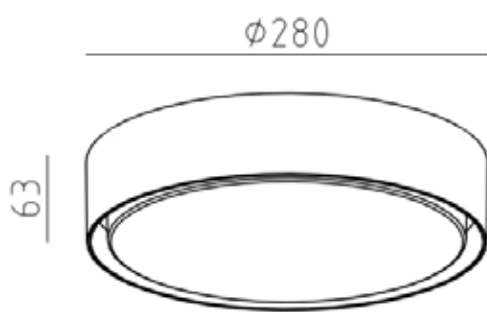

28CM DECORATIVE SURFACE OYSTER

HL-S0-1730

Luminous Flux (lm):	1112
Colour Temperature/s (K):	3000
Power Consumption (W):	17
Voltage (V):	240
Current (I):	n/a
Beam Angle (°):	Diffused (116°)
Colour/Finish:	Opal
Applications:	Aged care, hospitality, residential
Features:	Die-cast aluminium body with powder coat pre-treatment suitable for outdoor use. Low wattage, Minimal aesthetic
Lamp Type:	AC LED SMD
Lifespan (hrs):	35,000
Fixture Size:	Ø 280 x 63mm High
CRI:	>80
IP Rating:	54
Mounting:	Surface