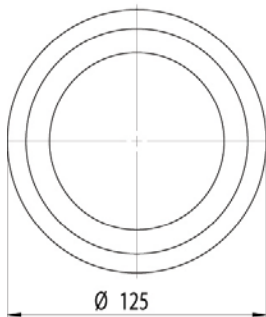

DOWN LIGHT - COMMERCIAL 2

LZ-CDL-1830

Luminous Flux (lm):	1600
Colour Temperature/s (K):	3000
Power Consumption (W):	18
Voltage (V):	240
Current (I):	N/A
Beam Angle (°):	45°
Colour/Finish:	Matt White Texture Die Cast Trim, Matt Black body
Applications:	Commercial general purpose lighting
Features:	Smooth beam spread, Die cast body
Lamp Type:	Bridgelux COB
Lifespan (hrs):	30,000
Fixture Size:	Ø 125 x 110mm Deep
CRI:	92
IP Rating:	20
Mounting:	Recessed with Ø 115mm Cut Out