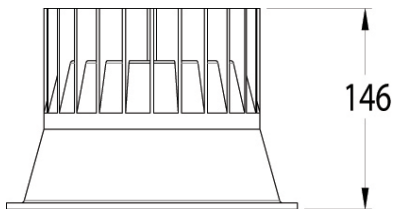

LARGE SNOOT

GK-RDLR-22

Luminous Flux (lm):	1550
Colour Temperature/s (K):	3000
Power Consumption (W):	22
Voltage (V):	240
DC Drive Current (I):	350
Beam Angle (°):	70°
Colour/Finish:	Matt White
Applications:	Lobbys, Commercial Buildings, Offices
Features:	Deep set low glare, diffused, high output, low energy consumption, maintenance free
Lamp Type:	COB High output Bridgelux
Lifespan (hrs):	35,000
Fixture Size:	Ø 173 x 146mm Deep
CRI:	82
IP Rating:	23
Mounting:	Recessed with Ø 160mm Cut Out