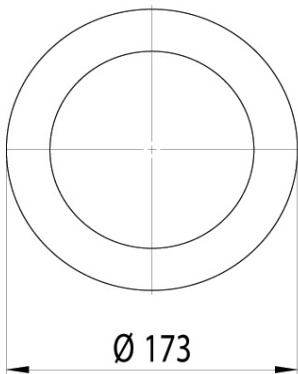

LARGE SNOOT

GK-RDLR-22

Luminous Flux (lm):	1550
Colour Temperature/s (K):	3000
Power Consumption (W):	22
Voltage (V):	240
DC Drive Current (I):	350
Beam Angle (°):	70°
Colour/Finish:	Matt White
Applications:	Lobbys, Commercial Buildings, Offices
Features:	Deep set low glare, diffused, high output, low energy consumption, maintenance free
Lamp Type:	COB High output Bridgelux
Lifespan (hrs):	35,000
Fixture Size:	Ø 173 x 146mm Deep
CRI:	82
IP Rating:	23
Mounting:	Recessed with Ø 160mm Cut Out